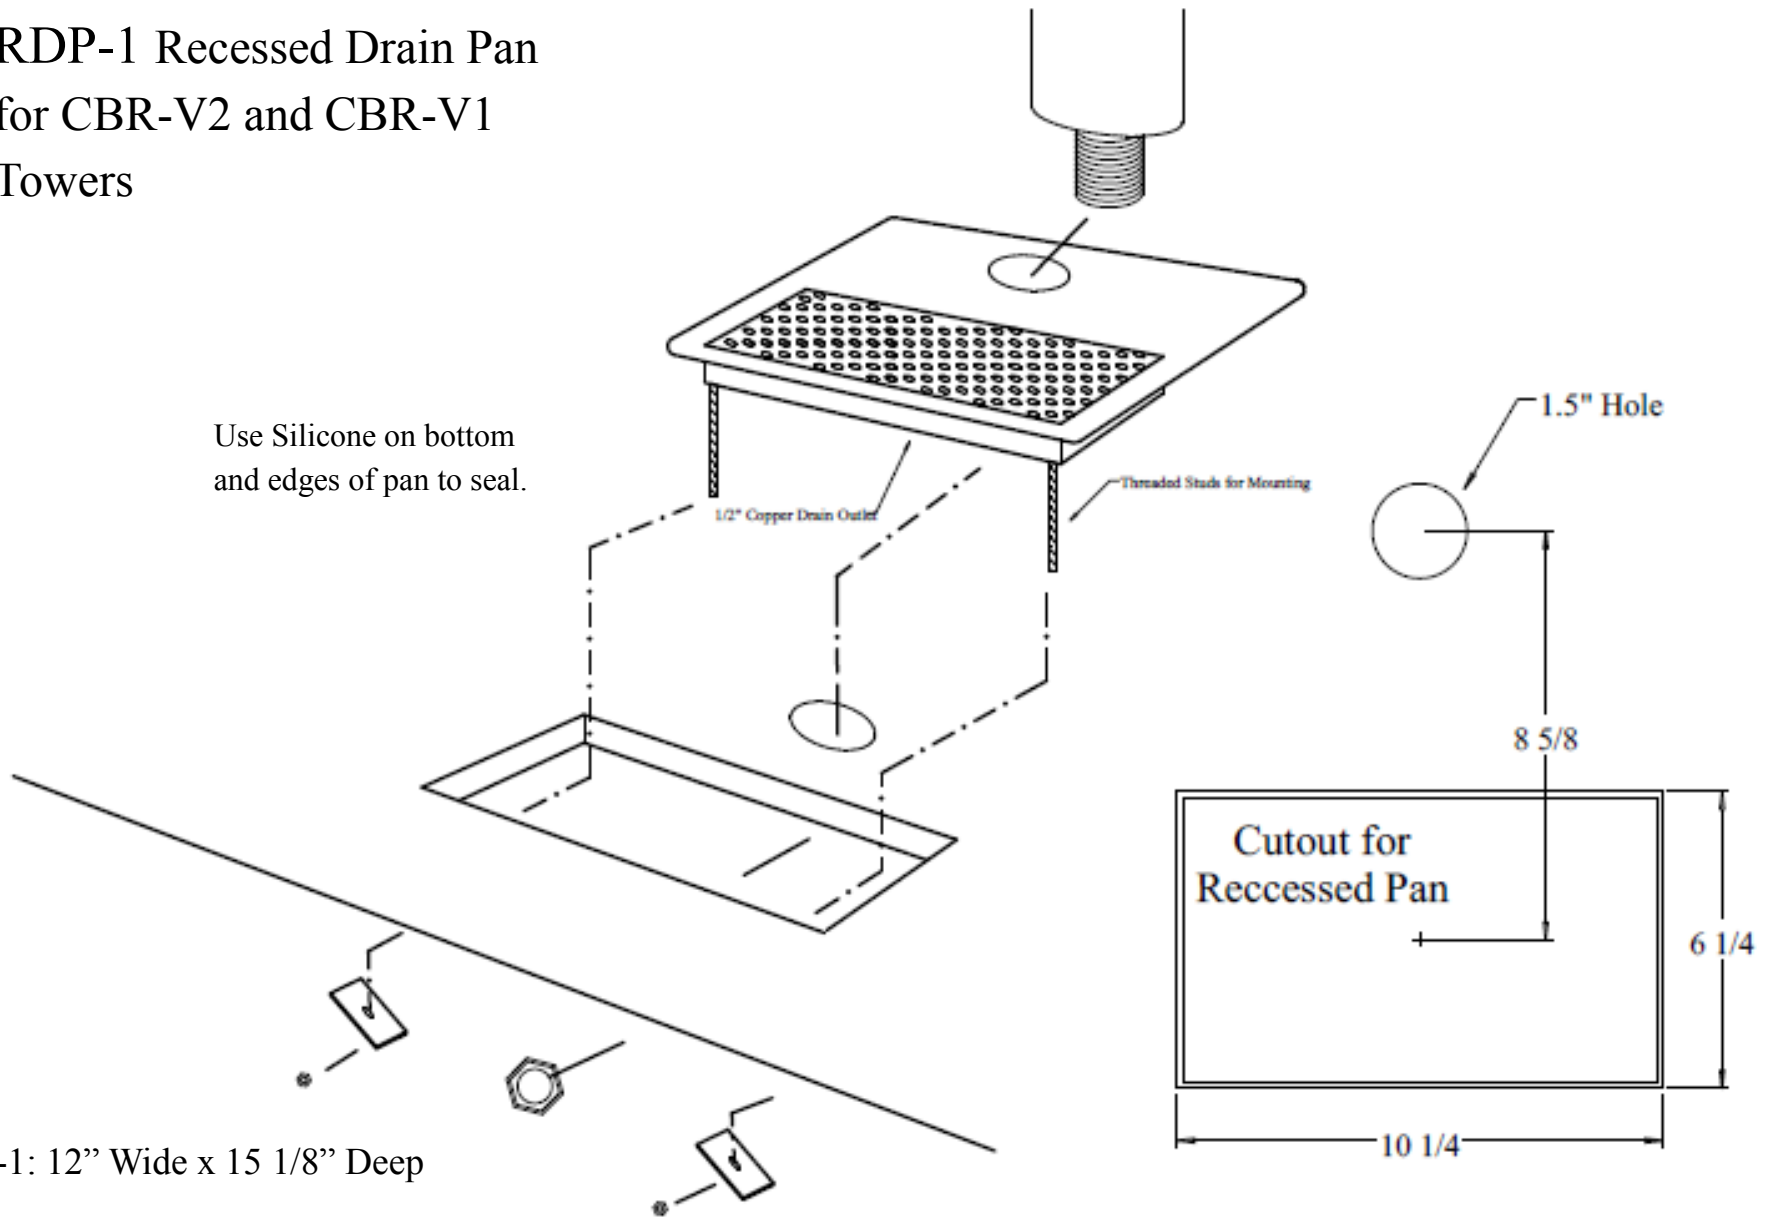

RDP-1 Recessed Drain Pan for CBR-V2 and CBR-V1 Towers

Use Silicone on bottom
and edges of pan to seal.

RDP-1: 12" Wide x 15 1/8" Deep

Crysalli
Artisan Water

Company: WPD

Part:

Job: Recessed Drainer Installation

Metal Size/Type: 20 Ga SS #4 Finish

Date: 8/20/10